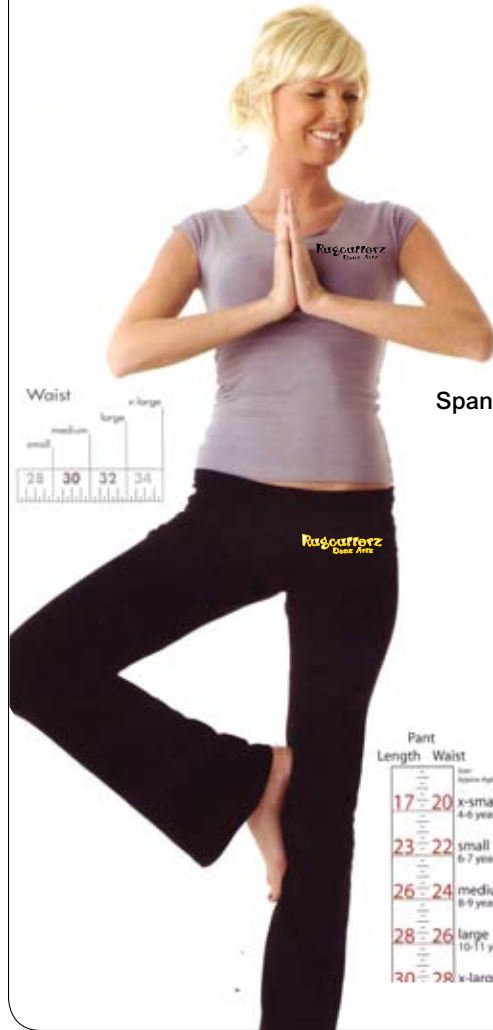

Black Fuchsia

SIZES S-XL

#7616

Spandex Tee

$19

Black Chocolate

SIZES S-XL

#7660 P

Spandex Fold Down Pant

$35

Black Chocolate

SIZES XS-XL

#6660 P

$30

Childrens Spandex
Fold Down Pant

Please note: These garments are true Yoga Fit. Our yoga wear is specially designed so you remain securely "in" the garment while exercising. For more of an all day wear, order tops one size larger.