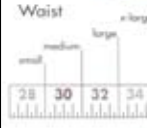

**Rugcutterz
Danz Artz**

Ladies	Small	Medium	Large	X-Large
Chest	28/32"	30/34"	32/36"	34/38"
Length	22"	23"	24"	25"

Mens	Small	Medium	Large	X-Large
Chest	34/38"	36/40"	38/42"	40/44"
Length	26"	27"	28"	29"

*Colours of the logo will vary depending on merchandise colour.